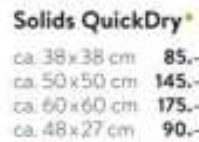

Solids*

ca. 38 x 38 cm 60,-
ca. 50 x 50 cm 95,-
ca. 60 x 60 cm 115,-
ca. 48 x 27 cm 65,-

tannengrün