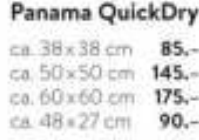

ca. 38 x 38 cm 50,-

Marella II

Octa

ca. 38 x 38 cm 60,-
ca. 50 x 50 cm 95,-
ca. 60 x 60 cm 115,-
ca. 48 x 27 cm 65,-

olivgrün

Panama

ca. 38 x 38 cm 60,-
ca. 50 x 50 cm 95,-
ca. 60 x 60 cm 115,-
ca. 48 x 27 cm 65,-